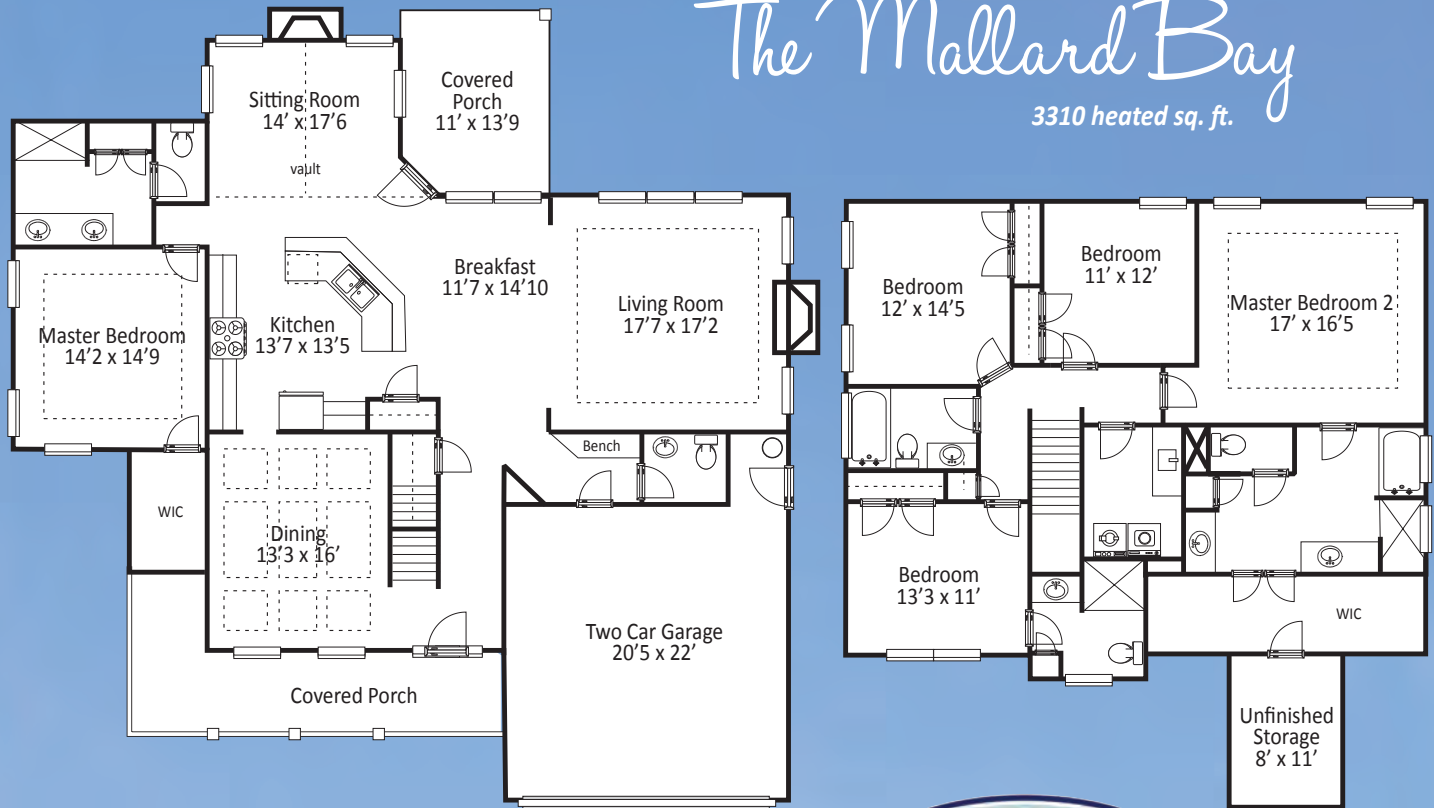

The Mallard Bay

3310 heated sq. ft.

Artist's representation only. Plans may differ depending on the modifications performed by the builder. Room sizes, window placement, square footage totals, and other dimensions may vary from these drawings. Builder reserves the right to make changes without notice.