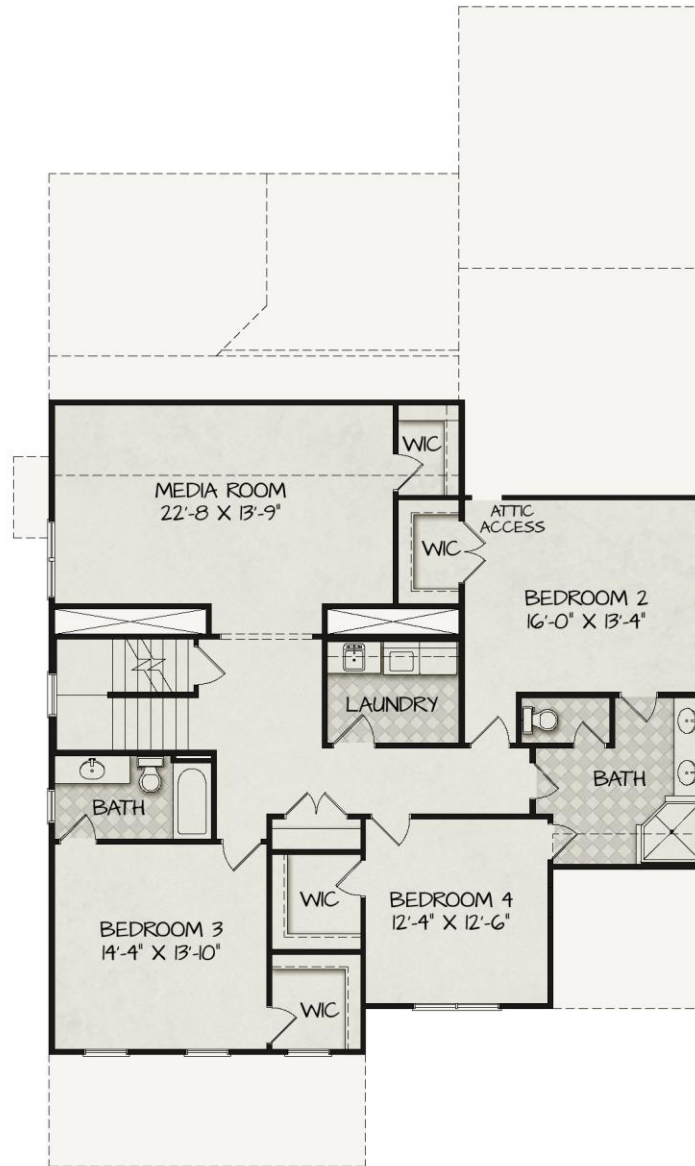

THE BENSON MANOR in WYND WATER

4 Bedrooms / 3.5 Baths / 3506 SqFt*

* HOUSE DETAILS SHOWN WITH UNFINISHED THIRD FLOOR, FINISHED DETAILS ARE AS FOLLOWS: 4 BEDROOMS / 4.5 BATHS / BONUS ROOM / 4055 SQFT

First Floor

Second Floor

Third Floor/ Unfinished Attic