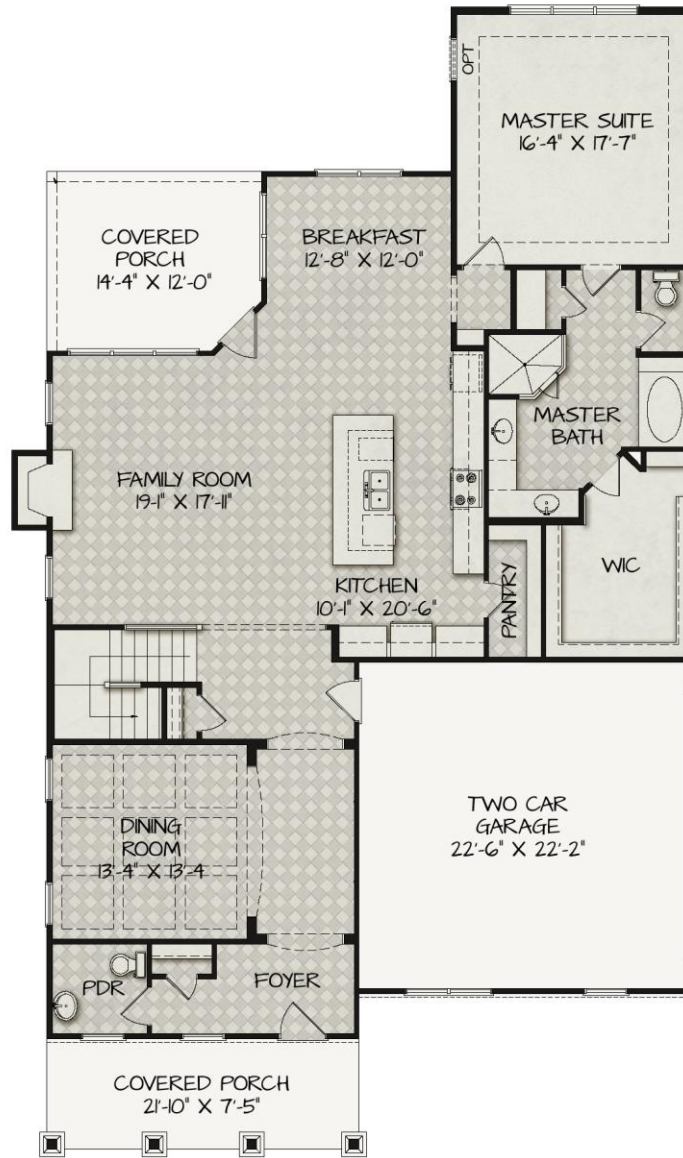

THE BENSON MANOR in WYND WATER

4 Bedrooms / 3.5 Baths / 3506 SqFt*

* HOUSE DETAILS SHOWN WITH UNFINISHED THIRD FLOOR, FINISHED DETAILS ARE AS FOLLOWS: 4 BEDROOMS / 4.5 BATHS / BONUS ROOM / 4055 SQFT

First Floor

Second Floor

Third Floor/ Unfinished Attic